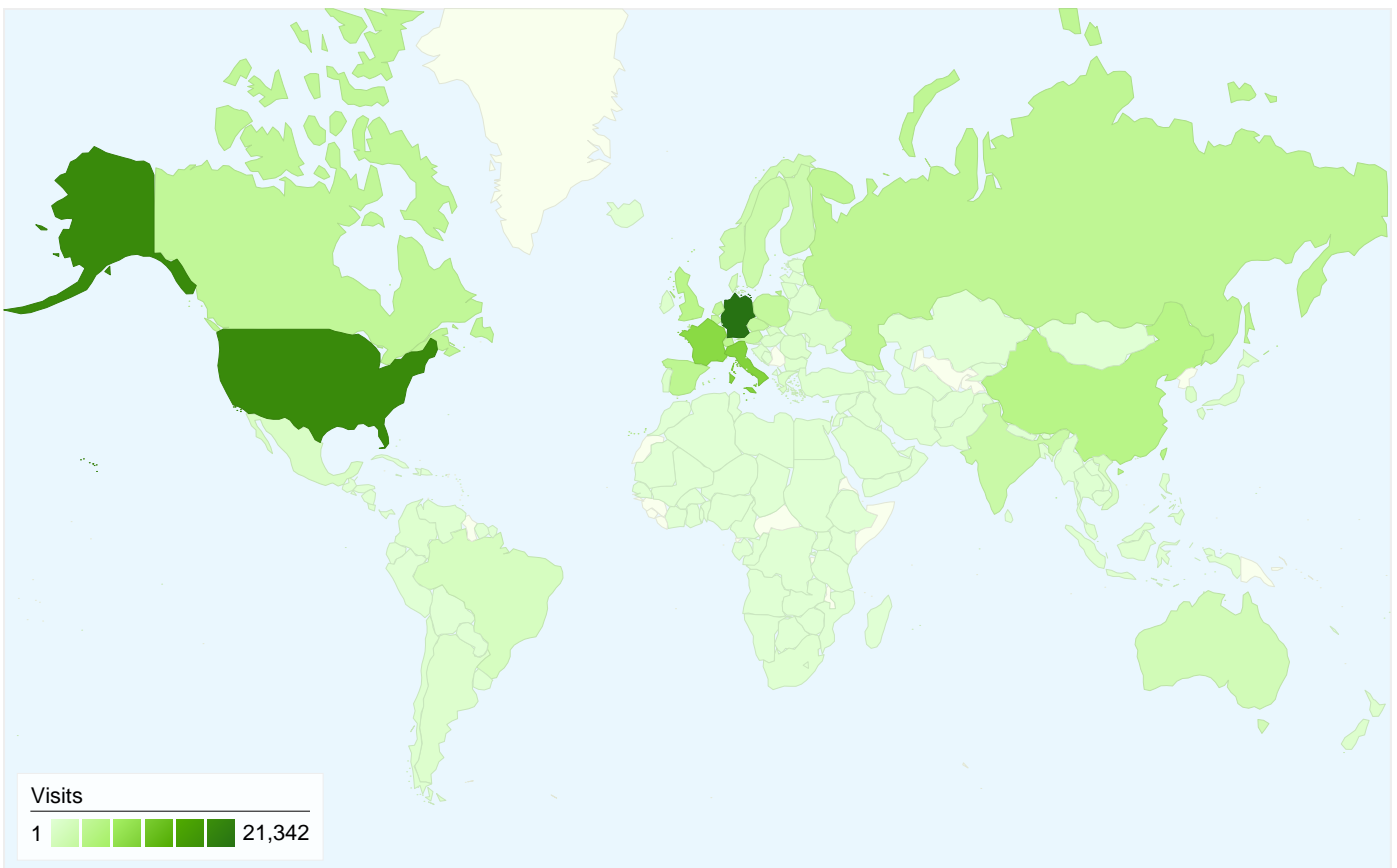

Visitors
65,858

Map Overlay world

Traffic Sources Overview

- **Search Engines**
80,338.00 (57.57%)
- **Referring Sites**
31,861.00 (22.83%)
- **Direct Traffic**
26,910.00 (19.28%)
- **Other**
445 (0.32%)

65,858 people visited this site

139,554 Visits

65,858 Absolute Unique Visitors

492,630 Page Views

3.53 Average Page Views

00:05:25 Time on Site

45.67% Bounce Rate

41.62% New Visits

139,554 visits came from 178 countries/territories

Site Usage

Visits	Pages/Visit	Avg. Time on Site	% New Visits	Bounce Rate	
139,554 % of Site Total: 100.00%	3.53 Site Avg: 3.53 (0.00%)	00:05:25 Site Avg: 00:05:25 (0.00%)	41.71% Site Avg: 41.62% (0.23%)	45.67% Site Avg: 45.67% (0.00%)	
Country/Territory	Visits	Pages/Visit	Avg. Time on Site	% New Visits	Bounce Rate
Germany	21,342	3.91	00:06:06	33.27%	40.39%
United States	18,227	2.95	00:04:11	57.10%	54.69%
Italy	10,024	3.75	00:05:52	38.81%	41.28%
France	9,378	3.32	00:04:37	46.57%	46.23%
Taiwan	5,256	4.32	00:06:34	28.79%	43.97%
China	4,881	3.47	00:05:51	40.11%	44.89%
United Kingdom	4,677	3.01	00:04:10	53.30%	53.60%
Switzerland	4,321	4.31	00:06:21	31.73%	38.65%
Spain	4,267	4.06	00:06:15	37.50%	39.07%
Russia	4,059	3.54	00:04:58	38.04%	44.22%

All traffic sources sent a total of 139,554 visits

-  19.28% Direct Traffic
-  22.83% Referring Sites
-  57.57% Search Engines

- **Search Engines**
80,338.00 (57.57%)
- **Referring Sites**
31,861.00 (22.83%)
- **Direct Traffic**
26,910.00 (19.28%)
- **Other**
445 (0.32%)