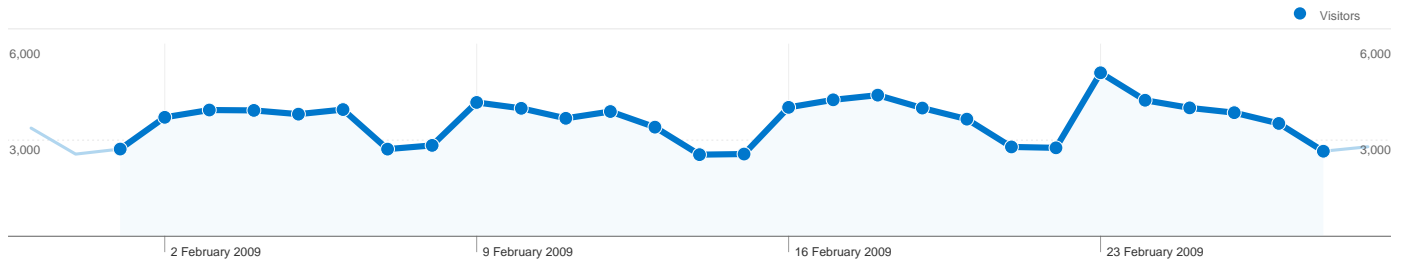

Site Usage

139,554 Visits

45.67% Bounce Rate

492,630 Page Views

00:05:25 Avg. Time on Site

3.53 Pages/Visit

41.62% % New Visits

Visitors Overview

Visitors
65,858

Map Overlay world

Traffic Sources Overview

- **Search Engines**
80,338.00 (57.57%)
- **Referring Sites**
31,861.00 (22.83%)
- **Direct Traffic**
26,910.00 (19.28%)
- **Other**
445 (0.32%)

65,858 people visited this site

139,554 Visits

65,858 Absolute Unique Visitors

492,630 Page Views

3.53 Average Page Views

00:05:25 Time on Site

45.67% Bounce Rate

41.62% New Visits

All traffic sources sent a total of 139,554 visits

-  19.28% Direct Traffic
-  22.83% Referring Sites
-  57.57% Search Engines

- **Search Engines**
80,338.00 (57.57%)
- **Referring Sites**
31,861.00 (22.83%)
- **Direct Traffic**
26,910.00 (19.28%)
- **Other**
445 (0.32%)