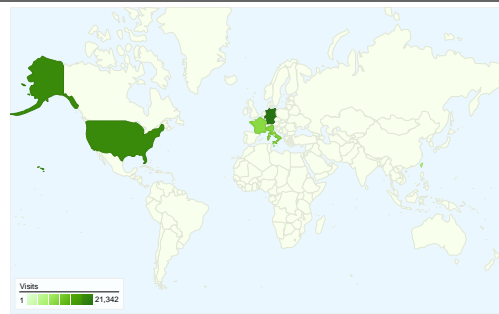

Site Usage

139,554 Visits

45.67% Bounce Rate

492,630 Page Views

00:05:25 Avg. Time on Site

3.53 Pages/Visit

41.62% % New Visits

Visitors Overview

Visitors
65,858

Map Overlay world

Traffic Sources Overview

- **Search Engines**
80,338.00 (57.57%)
- **Referring Sites**
31,861.00 (22.83%)
- **Direct Traffic**
26,910.00 (19.28%)
- **Other**
445 (0.32%)

All traffic sources sent a total of 139,554 visits

-  19.28% Direct Traffic
-  22.83% Referring Sites
-  57.57% Search Engines

- **Search Engines**
80,338.00 (57.57%)
- **Referring Sites**
31,861.00 (22.83%)
- **Direct Traffic**
26,910.00 (19.28%)
- **Other**
445 (0.32%)

Top Traffic Sources

Sources	Visits	% visits
google (organic)	78,638	56.35%
(direct) ((none))	26,910	19.28%
planet.openmoko.org (referral)	1,599	1.15%
en.wikipedia.org (referral)	1,425	1.02%
reddit.com (referral)	1,242	0.89%