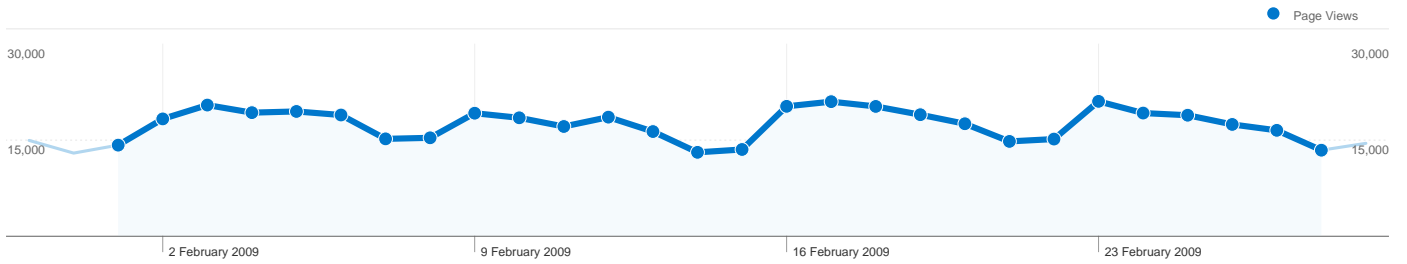

Site Usage

139,554 Visits

45.67% Bounce Rate

492,630 Page Views

00:05:25 Avg. Time on Site

3.53 Pages/Visit

41.62% % New Visits

Visitors Overview

65,858 people visited this site

139,554 Visits

65,858 Absolute Unique Visitors

492,630 Page Views

3.53 Average Page Views

00:05:25 Time on Site

45.67% Bounce Rate

41.62% New Visits

139,554 visits came from 178 countries/territories

Site Usage

Visits	Pages/Visit	Avg. Time on Site	% New Visits	Bounce Rate	
139,554 % of Site Total: 100.00%	3.53 Site Avg: 3.53 (0.00%)	00:05:25 Site Avg: 00:05:25 (0.00%)	41.71% Site Avg: 41.62% (0.23%)	45.67% Site Avg: 45.67% (0.00%)	
Country/Territory	Visits	Pages/Visit	Avg. Time on Site	% New Visits	Bounce Rate
Germany	21,342	3.91	00:06:06	33.27%	40.39%
United States	18,227	2.95	00:04:11	57.10%	54.69%
Italy	10,024	3.75	00:05:52	38.81%	41.28%
France	9,378	3.32	00:04:37	46.57%	46.23%
Taiwan	5,256	4.32	00:06:34	28.79%	43.97%
China	4,881	3.47	00:05:51	40.11%	44.89%
United Kingdom	4,677	3.01	00:04:10	53.30%	53.60%
Switzerland	4,321	4.31	00:06:21	31.73%	38.65%
Spain	4,267	4.06	00:06:15	37.50%	39.07%
Russia	4,059	3.54	00:04:58	38.04%	44.22%

1 - 10 of 178

Pages on this site were viewed a total of 492,630 times

 492,630 Page Views

 409,995 Unique Views

 45.67% Bounce Rate

Top Content

Pages	Page Views	% Page Views
/wiki/Main_Page	65,601	13.32%
/wiki/Distributions	17,741	3.60%
/wiki/Applications	11,580	2.35%
/wiki/Getting_Started_with_your_Neo_FreeRunner	11,447	2.32%
/wiki/Neo_FreeRunner	10,736	2.18%