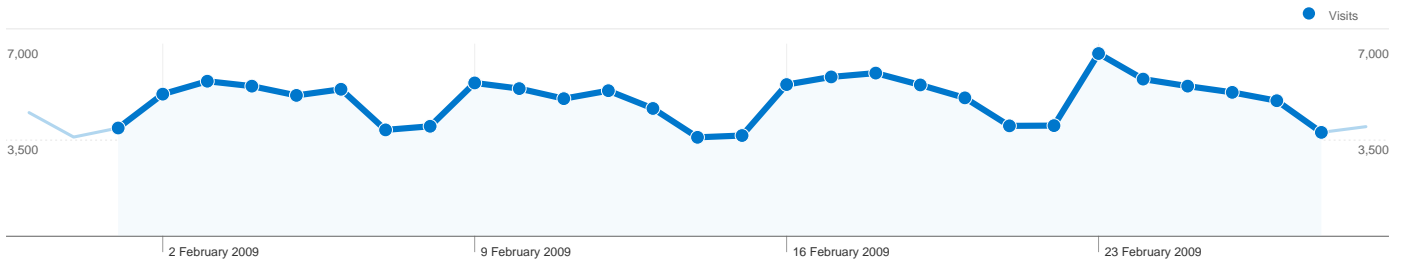

Site Usage

139,554 Visits

45.67% Bounce Rate

492,630 Page Views

00:05:25 Avg. Time on Site

3.53 Pages/Visit

41.62% % New Visits

Visitors Overview

65,858 people visited this site

139,554 Visits

65,858 Absolute Unique Visitors

492,630 Page Views

3.53 Average Page Views

00:05:25 Time on Site

45.67% Bounce Rate

41.62% New Visits

139,554 visits came from 178 countries/territories

Site Usage

Visits	Pages/Visit	Avg. Time on Site	% New Visits	Bounce Rate	
139,554 % of Site Total: 100.00%	3.53 Site Avg: 3.53 (0.00%)	00:05:25 Site Avg: 00:05:25 (0.00%)	41.71% Site Avg: 41.62% (0.23%)	45.67% Site Avg: 45.67% (0.00%)	
Country/Territory	Visits	Pages/Visit	Avg. Time on Site	% New Visits	Bounce Rate
Germany	21,342	3.91	00:06:06	33.27%	40.39%
United States	18,227	2.95	00:04:11	57.10%	54.69%
Italy	10,024	3.75	00:05:52	38.81%	41.28%
France	9,378	3.32	00:04:37	46.57%	46.23%
Taiwan	5,256	4.32	00:06:34	28.79%	43.97%
China	4,881	3.47	00:05:51	40.11%	44.89%
United Kingdom	4,677	3.01	00:04:10	53.30%	53.60%
Switzerland	4,321	4.31	00:06:21	31.73%	38.65%
Spain	4,267	4.06	00:06:15	37.50%	39.07%
Russia	4,059	3.54	00:04:58	38.04%	44.22%

1 - 10 of 178

Pages on this site were viewed a total of 492,630 times

 492,630 Page Views

 409,995 Unique Views

 45.67% Bounce Rate

Top Content

Pages	Page Views	% Page Views
/wiki/Main_Page	65,601	13.32%
/wiki/Distributions	17,741	3.60%
/wiki/Applications	11,580	2.35%
/wiki/Getting_Started_with_your_Neo_FreeRunner	11,447	2.32%
/wiki/Neo_FreeRunner	10,736	2.18%