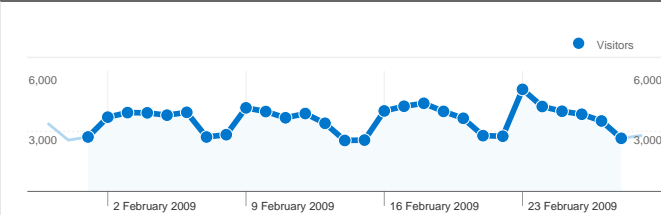

Site Usage

139,554 Visits

45.67% Bounce Rate

492,630 Page Views

00:05:25 Avg. Time on Site

3.53 Pages/Visit

41.62% % New Visits

Visitors Overview

65,858 people visited this site

139,554 Visits

65,858 Absolute Unique Visitors

492,630 Page Views

3.53 Average Page Views

00:05:25 Time on Site

45.67% Bounce Rate

41.62% New Visits

All traffic sources sent a total of 139,554 visits

-  19.28% Direct Traffic
-  22.83% Referring Sites
-  57.57% Search Engines

- **Search Engines**
80,338.00 (57.57%)
- **Referring Sites**
31,861.00 (22.83%)
- **Direct Traffic**
26,910.00 (19.28%)
- **Other**
445 (0.32%)

Top Traffic Sources

Sources	Visits	% visits
google (organic)	78,638	56.35%
(direct) ((none))	26,910	19.28%
planet.openmoko.org (referral)	1,599	1.15%
en.wikipedia.org (referral)	1,425	1.02%
reddit.com (referral)	1,242	0.89%