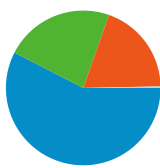

Traffic Sources Overview

- **Search Engines**
  80,338.00 (57.57%)
- **Referring Sites**
  31,861.00 (22.83%)
- **Direct Traffic**
  26,910.00 (19.28%)
- **Other**
  445 (0.32%)

Content Overview

Pages	Page Views	% Page Views
/wiki/Main_Page	65,601	13.32%
/wiki/Distributions	17,741	3.60%
/wiki/Applications	11,580	2.35%
/wiki/Getting_Started_with_yo	11,447	2.32%
/wiki/Neo_FreeRunner	10,736	2.18%