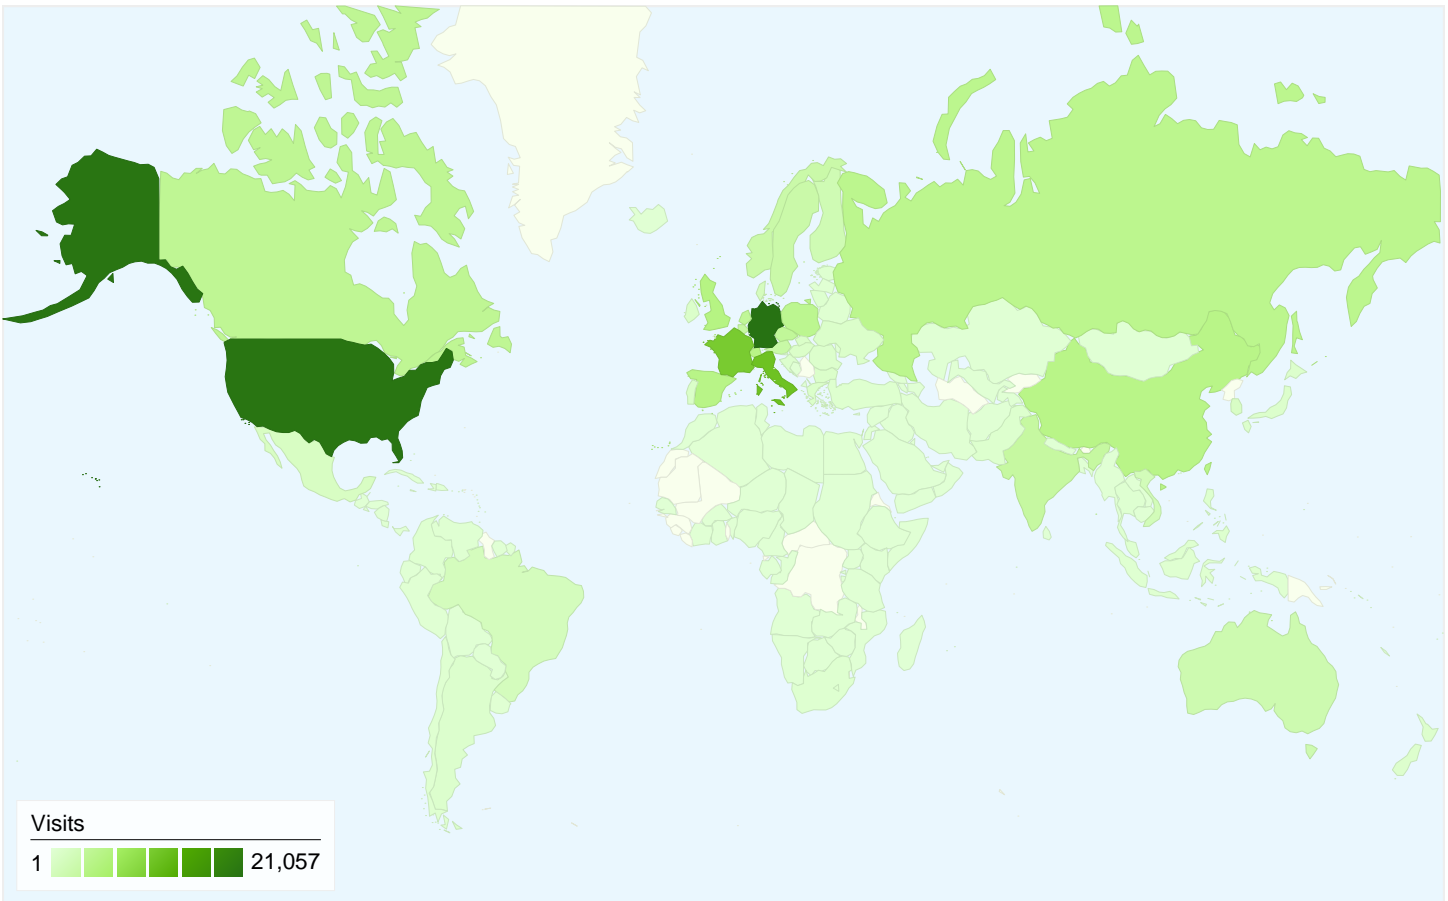

Visitors
70,915

Map Overlay world

Traffic Sources Overview

- **Search Engines**
86,017.00 (57.34%)
- **Referring Sites**
34,471.00 (22.98%)
- **Direct Traffic**
29,450.00 (19.63%)
- **Other**
84 (0.06%)

Content Overview

 **150,022 Visits**

 **70,915 Absolute Unique Visitors**

 **531,320 Pageviews**

 **3.54 Average Pageviews**

 **00:05:34 Time on Site**

 **46.13% Bounce Rate**

 **41.78% New Visits**

Technical Profile

150,022 visits came from 178 countries/territories

Site Usage

Visits	Pages/Visit	Avg. Time on Site	% New Visits	Bounce Rate	
150,022 % of Site Total: 100.00%	3.54 Site Avg: 3.54 (0.00%)	00:05:34 Site Avg: 00:05:34 (0.00%)	41.88% Site Avg: 41.78% (0.25%)	46.13% Site Avg: 46.13% (0.00%)	
Country/Territory	Visits	Pages/Visit	Avg. Time on Site	% New Visits	Bounce Rate
Germany	21,057	3.92	00:06:19	34.83%	41.47%
United States	20,678	3.00	00:04:23	55.57%	53.91%
Italy	11,644	3.72	00:06:06	41.76%	40.76%
France	10,693	3.54	00:05:16	42.49%	44.53%
United Kingdom	5,068	3.08	00:04:46	51.05%	53.79%
Spain	4,839	3.64	00:05:17	40.26%	40.05%
Switzerland	4,830	3.94	00:06:41	28.43%	40.91%
China	4,744	3.83	00:06:20	39.86%	44.27%
Taiwan	4,658	4.14	00:05:56	27.89%	46.16%
Russia	4,366	3.49	00:04:38	39.85%	48.26%

All traffic sources sent a total of 150,022 visits

-  **19.63% Direct Traffic**
-  **22.98% Referring Sites**
-  **57.34% Search Engines**

-  **Search Engines**
86,017.00 (57.34%)
-  **Referring Sites**
34,471.00 (22.98%)
-  **Direct Traffic**
29,450.00 (19.63%)
-  **Other**
84 (0.06%)