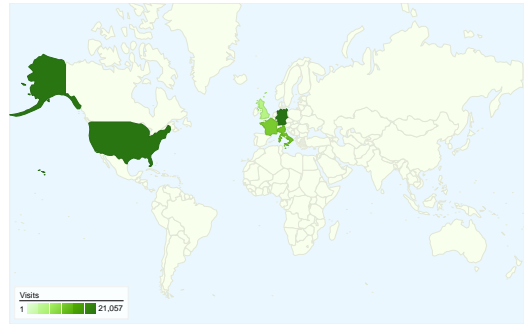

Site Usage

150,022 Visits

46.13% Bounce Rate

531,320 Pageviews

00:05:34 Avg. Time on Site

3.54 Pages/Visit

41.78% % New Visits

Visitors Overview

Visitors
70,915

Map Overlay world

Traffic Sources Overview

- **Search Engines**
86,017.00 (57.34%)
- **Referring Sites**
34,471.00 (22.98%)
- **Direct Traffic**
29,450.00 (19.63%)
- **Other**
84 (0.06%)

Content Overview

All traffic sources sent a total of 150,022 visits

-  **19.63% Direct Traffic**
-  **22.98% Referring Sites**
-  **57.34% Search Engines**

-  **Search Engines**
86,017.00 (57.34%)
-  **Referring Sites**
34,471.00 (22.98%)
-  **Direct Traffic**
29,450.00 (19.63%)
-  **Other**
84 (0.06%)

Top Traffic Sources

Sources	Visits	% visits
google (organic)	84,279	56.18%
(direct) ((none))	29,450	19.63%
planet.openmoko.org (referral)	1,757	1.17%
lists.openmoko.org (referral)	1,384	0.92%
openmoko.com (referral)	1,361	0.91%