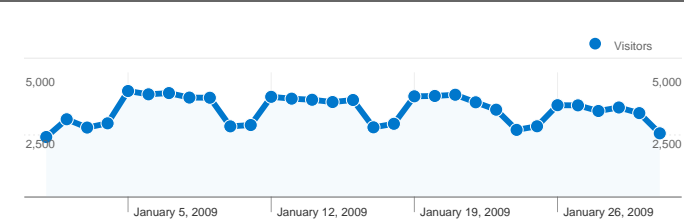

Site Usage

150,022 Visits

46.13% Bounce Rate

531,320 Pageviews

00:05:34 Avg. Time on Site

3.54 Pages/Visit

41.78% % New Visits

Visitors Overview

1 - 100 of 178

Pages on this site were viewed a total of 531,320 times

 **531,320** Pageviews

 **440,251** Unique Views

 **46.13%** Bounce Rate

Top Content

Pages	Pageviews	% Pageviews
/wiki/Main_Page	79,077	14.88%
/wiki/Neo_FreeRunner	19,957	3.76%
/wiki/Distributions	16,357	3.08%
/wiki/Applications	10,794	2.03%
/wiki/Download	9,777	1.84%

All traffic sources sent a total of 150,022 visits

-  **19.63% Direct Traffic**
-  **22.98% Referring Sites**
-  **57.34% Search Engines**

-  **Search Engines**
86,017.00 (57.34%)
-  **Referring Sites**
34,471.00 (22.98%)
-  **Direct Traffic**
29,450.00 (19.63%)
-  **Other**
84 (0.06%)

Top Traffic Sources

Sources	Visits	% visits
google (organic)	84,279	56.18%
(direct) ((none))	29,450	19.63%
planet.openmoko.org (referral)	1,757	1.17%
lists.openmoko.org (referral)	1,384	0.92%
openmoko.com (referral)	1,361	0.91%