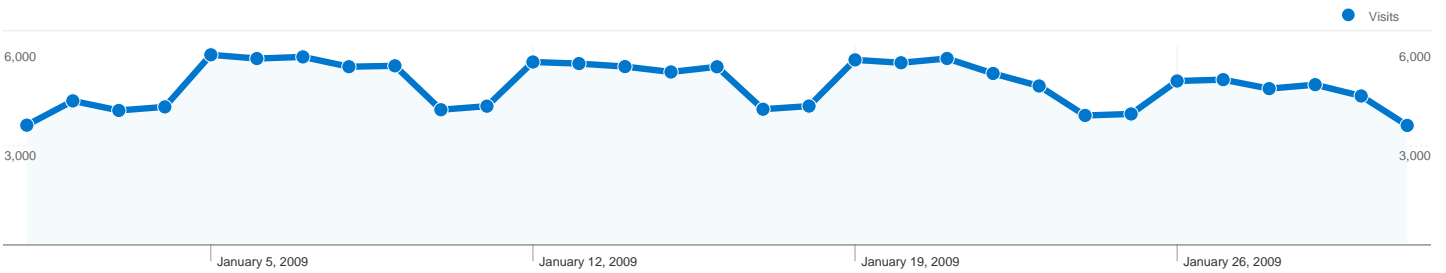

1 - 100 of 178

Pages on this site were viewed a total of 531,320 times

 **531,320** Pageviews

 **440,251** Unique Views

 **46.13%** Bounce Rate

Top Content

Pages	Pageviews	% Pageviews
/wiki/Main_Page	79,077	14.88%
/wiki/Neo_FreeRunner	19,957	3.76%
/wiki/Distributions	16,357	3.08%
/wiki/Applications	10,794	2.03%
/wiki/Download	9,777	1.84%

All traffic sources sent a total of 150,022 visits

-  **19.63% Direct Traffic**
-  **22.98% Referring Sites**
-  **57.34% Search Engines**

-  **Search Engines**
86,017.00 (57.34%)
-  **Referring Sites**
34,471.00 (22.98%)
-  **Direct Traffic**
29,450.00 (19.63%)
-  **Other**
84 (0.06%)