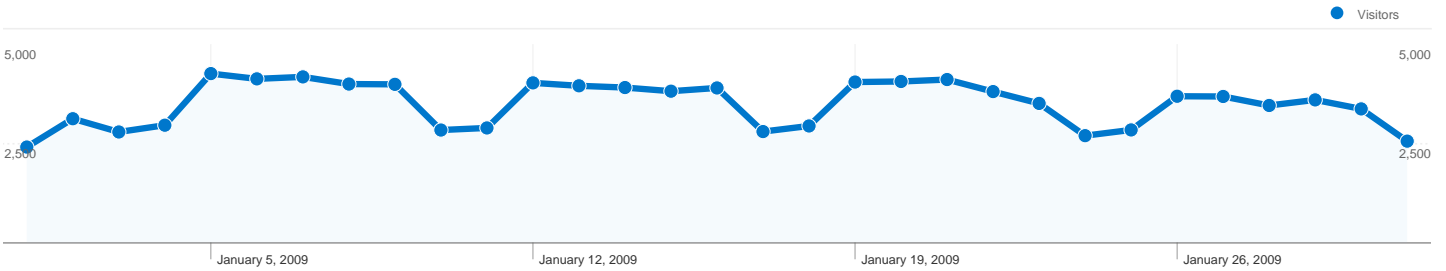

70,915 people visited this site

150,022 Visits

70,915 Absolute Unique Visitors

531,320 Pageviews

3.54 Average Pageviews

00:05:34 Time on Site

46.13% Bounce Rate

41.78% New Visits

Technical Profile

Browser	Visits	% visits	Connection Speed	Visits	% visits
Firefox	96,407	64.26%	Unknown	55,767	37.17%
Internet Explorer	18,596	12.40%	DSL	51,493	34.32%
Mozilla	11,816	7.88%	Cable	20,562	13.71%
Opera	10,252	6.83%	T1	14,277	9.52%
Safari	4,539	3.03%	Dialup	6,819	4.55%