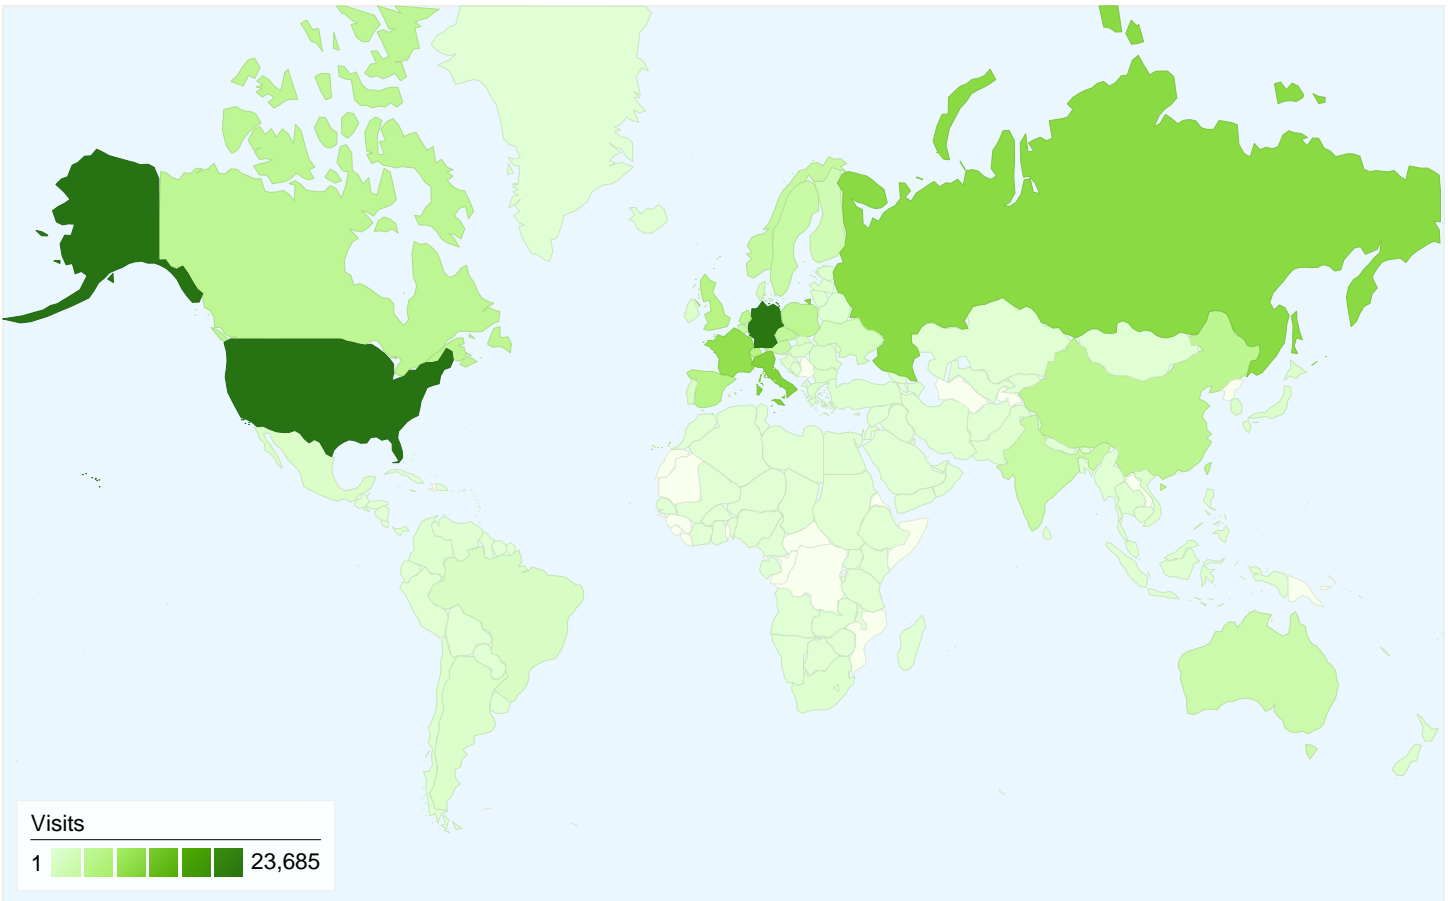

### Visitors Overview

Visitors  
81,065

**81,065 people visited this site**

**170,695 Visits**

**81,065 Absolute Unique Visitors**

**604,242 Pageviews**

**3.54 Average Pageviews**

**00:05:30 Time on Site**

**45.35% Bounce Rate**

**42.09% New Visits**

**170,695 visits came from 177 countries/territories**

Site Usage						
Visits	Pages/Visit	Avg. Time on Site	% New Visits	Bounce Rate		
<b>170,695</b> % of Site Total: 100.00%	<b>3.54</b> Site Avg: 3.54 (0.00%)	<b>00:05:30</b> Site Avg: 00:05:30 (0.00%)	<b>42.15%</b> Site Avg: 42.09% (0.15%)	<b>45.35%</b> Site Avg: 45.35% (0.00%)		
Country/Territory	Visits	Pages/Visit	Avg. Time on Site	% New Visits	Bounce Rate	
United States	23,685	3.04	00:04:24	54.16%	51.69%	
Germany	22,965	3.86	00:05:46	35.78%	41.86%	
Italy	11,155	3.60	00:05:05	43.85%	41.35%	
Russia	10,411	3.51	00:06:33	50.18%	47.82%	
France	9,702	3.46	00:04:57	41.67%	44.65%	
Taiwan	7,394	4.43	00:06:54	25.44%	41.78%	
United Kingdom	5,603	3.10	00:04:18	50.60%	51.60%	
Spain	5,501	3.58	00:05:05	43.12%	40.14%	
Switzerland	5,490	4.53	00:07:00	26.98%	35.15%	
China	4,702	3.30	00:04:54	43.90%	50.83%	

All traffic sources sent a total of 170,695 visits

-  19.81% Direct Traffic
-  25.20% Referring Sites
-  54.94% Search Engines