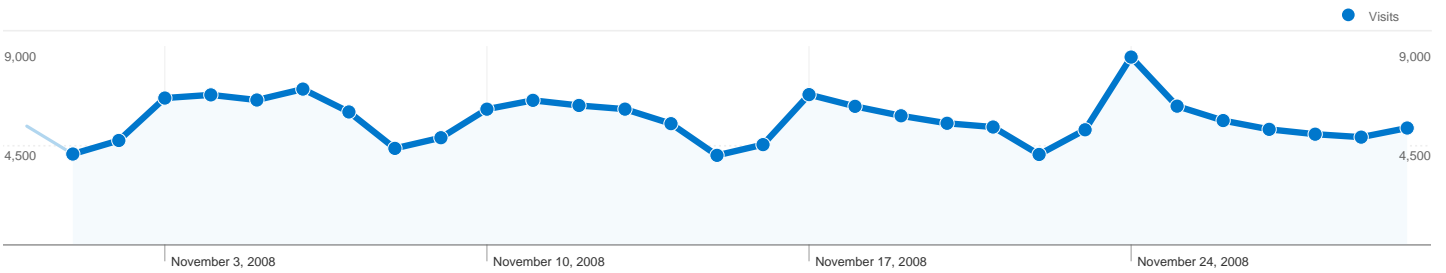

**81,065 people visited this site**

**170,695 Visits**

**81,065 Absolute Unique Visitors**

**604,242 Pageviews**

**3.54 Average Pageviews**

**00:05:30 Time on Site**

**45.35% Bounce Rate**

**42.09% New Visits**

**170,695 visits came from 177 countries/territories**

Site Usage						
Visits	Pages/Visit	Avg. Time on Site	% New Visits	Bounce Rate		
<b>170,695</b> % of Site Total: 100.00%	<b>3.54</b> Site Avg: 3.54 (0.00%)	<b>00:05:30</b> Site Avg: 00:05:30 (0.00%)	<b>42.15%</b> Site Avg: 42.09% (0.15%)	<b>45.35%</b> Site Avg: 45.35% (0.00%)		
Country/Territory	Visits	Pages/Visit	Avg. Time on Site	% New Visits	Bounce Rate	
United States	23,685	3.04	00:04:24	54.16%	51.69%	
Germany	22,965	3.86	00:05:46	35.78%	41.86%	
Italy	11,155	3.60	00:05:05	43.85%	41.35%	
Russia	10,411	3.51	00:06:33	50.18%	47.82%	
France	9,702	3.46	00:04:57	41.67%	44.65%	
Taiwan	7,394	4.43	00:06:54	25.44%	41.78%	
United Kingdom	5,603	3.10	00:04:18	50.60%	51.60%	
Spain	5,501	3.58	00:05:05	43.12%	40.14%	
Switzerland	5,490	4.53	00:07:00	26.98%	35.15%	
China	4,702	3.30	00:04:54	43.90%	50.83%	

Pages on this site were viewed a total of 604,242 times

 **604,242** Pageviews

 **500,870** Unique Views

 **45.35%** Bounce Rate

All traffic sources sent a total of 170,695 visits

-  19.81% Direct Traffic
-  25.20% Referring Sites
-  54.94% Search Engines