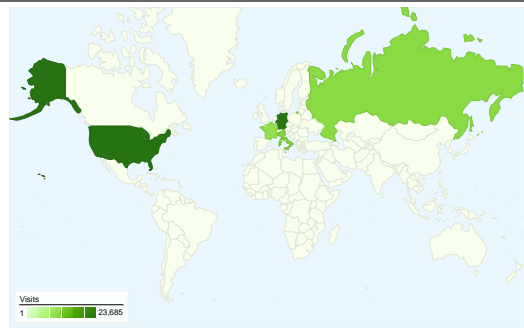

Map Overlay world