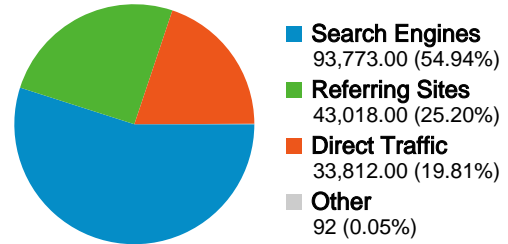

**170,695 visits came from 177 countries/territories**

Site Usage						
Visits	Pages/Visit	Avg. Time on Site	% New Visits	Bounce Rate		
<b>170,695</b> % of Site Total: 100.00%	<b>3.54</b> Site Avg: 3.54 (0.00%)	<b>00:05:30</b> Site Avg: 00:05:30 (0.00%)	<b>42.15%</b> Site Avg: 42.09% (0.15%)	<b>45.35%</b> Site Avg: 45.35% (0.00%)		
Country/Territory	Visits	Pages/Visit	Avg. Time on Site	% New Visits	Bounce Rate	
United States	23,685	3.04	00:04:24	54.16%	51.69%	
Germany	22,965	3.86	00:05:46	35.78%	41.86%	
Italy	11,155	3.60	00:05:05	43.85%	41.35%	
Russia	10,411	3.51	00:06:33	50.18%	47.82%	
France	9,702	3.46	00:04:57	41.67%	44.65%	
Taiwan	7,394	4.43	00:06:54	25.44%	41.78%	
United Kingdom	5,603	3.10	00:04:18	50.60%	51.60%	
Spain	5,501	3.58	00:05:05	43.12%	40.14%	
Switzerland	5,490	4.53	00:07:00	26.98%	35.15%	
China	4,702	3.30	00:04:54	43.90%	50.83%	

Pages on this site were viewed a total of 604,242 times

 **604,242** Pageviews

 **500,870** Unique Views

 **45.35%** Bounce Rate

All traffic sources sent a total of 170,695 visits

-  19.81% Direct Traffic
-  25.20% Referring Sites
-  54.94% Search Engines