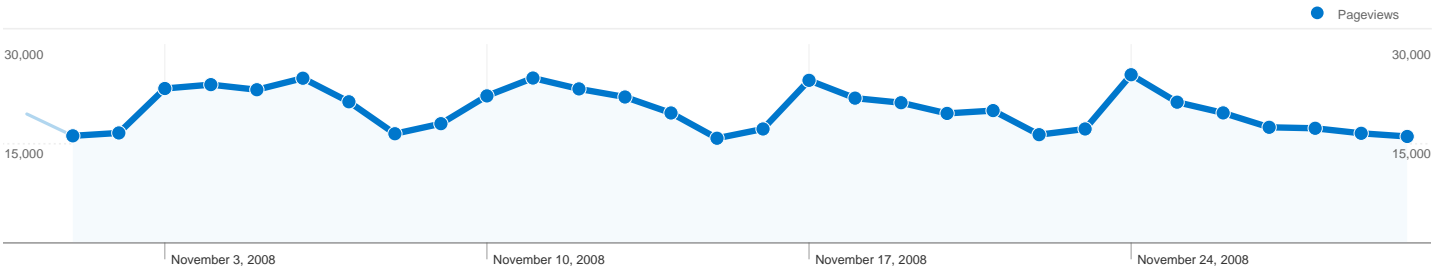

### Visitors Overview

Visitors  
81,065

**81,065 people visited this site**

**170,695 Visits**

**81,065 Absolute Unique Visitors**

**604,242 Pageviews**

**3.54 Average Pageviews**

**00:05:30 Time on Site**

**45.35% Bounce Rate**

**42.09% New Visits**

**170,695 visits came from 177 countries/territories**

Site Usage						
Visits	Pages/Visit	Avg. Time on Site	% New Visits	Bounce Rate		
<b>170,695</b> % of Site Total: 100.00%	<b>3.54</b> Site Avg: 3.54 (0.00%)	<b>00:05:30</b> Site Avg: 00:05:30 (0.00%)	<b>42.15%</b> Site Avg: 42.09% (0.15%)	<b>45.35%</b> Site Avg: 45.35% (0.00%)		
Country/Territory	Visits	Pages/Visit	Avg. Time on Site	% New Visits	Bounce Rate	
United States	23,685	3.04	00:04:24	54.16%	51.69%	
Germany	22,965	3.86	00:05:46	35.78%	41.86%	
Italy	11,155	3.60	00:05:05	43.85%	41.35%	
Russia	10,411	3.51	00:06:33	50.18%	47.82%	
France	9,702	3.46	00:04:57	41.67%	44.65%	
Taiwan	7,394	4.43	00:06:54	25.44%	41.78%	
United Kingdom	5,603	3.10	00:04:18	50.60%	51.60%	
Spain	5,501	3.58	00:05:05	43.12%	40.14%	
Switzerland	5,490	4.53	00:07:00	26.98%	35.15%	
China	4,702	3.30	00:04:54	43.90%	50.83%	

Pages on this site were viewed a total of 604,242 times

 **604,242** Pageviews

 **500,870** Unique Views

 **45.35%** Bounce Rate