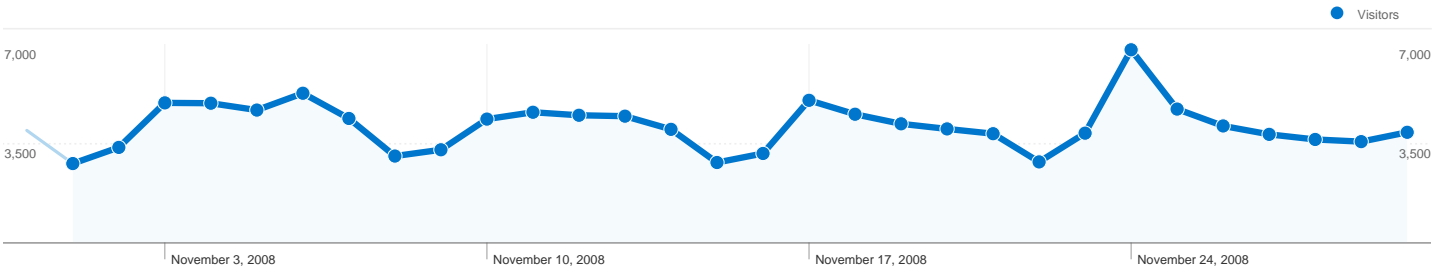

81,065 people visited this site

170,695 Visits

81,065 Absolute Unique Visitors

604,242 Pageviews

3.54 Average Pageviews

00:05:30 Time on Site

45.35% Bounce Rate

42.09% New Visits

Technical Profile

Browser	Visits	% visits	Connection Speed	Visits	% visits
Firefox	108,375	63.49%	Unknown	67,155	39.34%
Internet Explorer	21,628	12.67%	DSL	55,164	32.32%
Mozilla	13,069	7.66%	Cable	21,773	12.76%
Opera	12,638	7.40%	T1	17,737	10.39%
Safari	5,142	3.01%	Dialup	7,653	4.48%