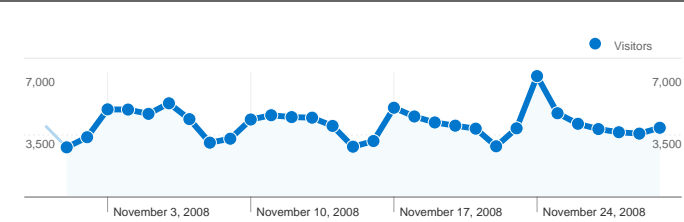

### Site Usage

170,695 Visits

45.35% Bounce Rate

604,242 Pageviews

00:05:30 Avg. Time on Site

3.54 Pages/Visit

42.09% % New Visits

### Visitors Overview

Visitors  
81,065

Pages on this site were viewed a total of 604,242 times

 **604,242** Pageviews

 **500,870** Unique Views

 **45.35%** Bounce Rate

All traffic sources sent a total of 170,695 visits

-  19.81% Direct Traffic
-  25.20% Referring Sites
-  54.94% Search Engines