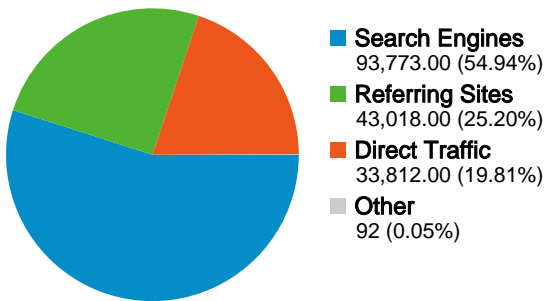

Traffic Sources Overview

Content Overview

Pages	Pageviews	% Pageviews
/wiki/Main_Page	93,399	15.46%
/wiki/Neo_FreeRunner	22,729	3.76%
/wiki/Distributions	19,125	3.17%
/wiki/User:Seanmceil3	14,403	2.38%
/wiki/Android	11,444	1.89%